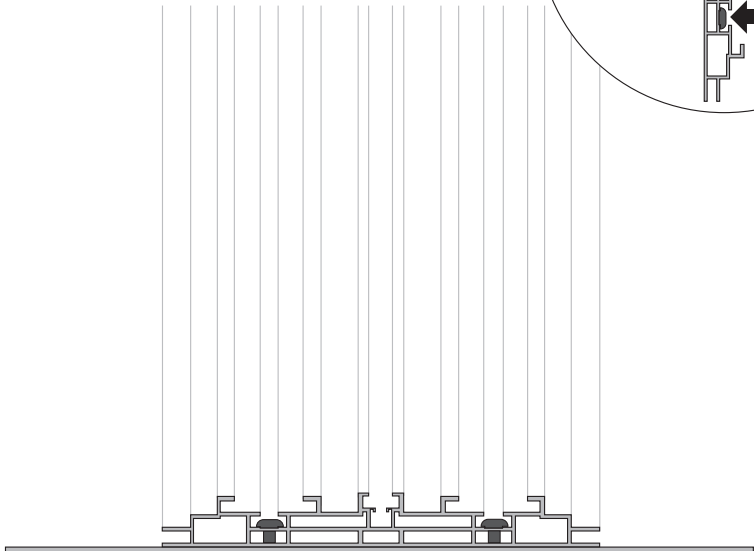

1

Locks 200

DOUBLE 200

2

OPTION FOR EXTENSION

3

OPTION FOR FOOTPLATE

FK-0300

FK-0140

OPTION CEILING MOUNT

4