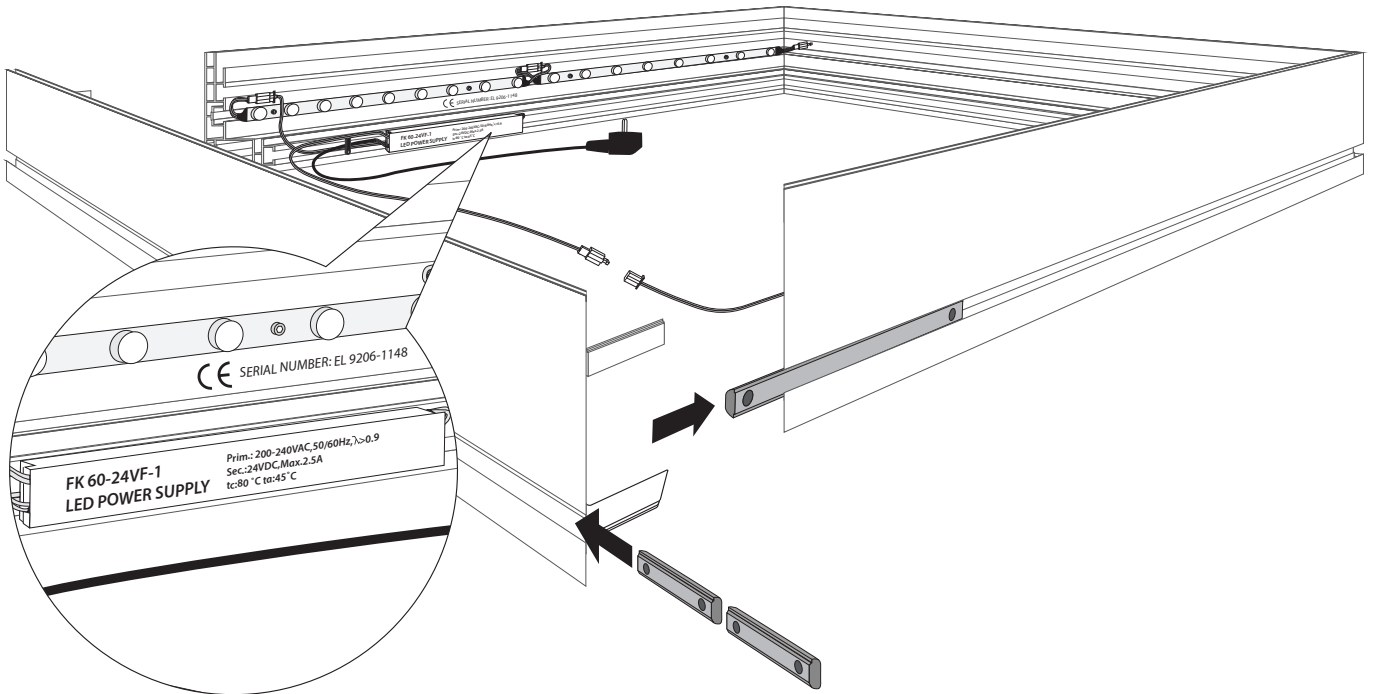

1 POWERLED 120

OPTION FOR FOOTPLATE

3

Option 1

Option 2

Option 3

Option 4

Option 5

OPTION FOR EXTENSION

FK-0500

OPTION FOR FOOTPLATE

FK-0120 / FK-0130

OPTION WALL MOUNT

FK-0400

OPTION CEILING MOUNT

FK-0300