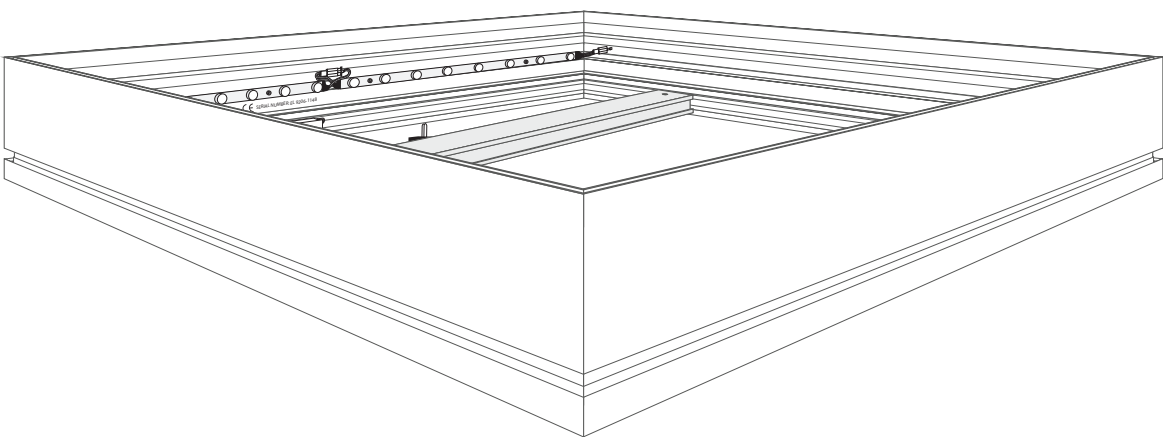

1 POWERLED 120

OPTION FOR FOOTPLATE

3

Option 1

Option 2

Option 3

Option 4

Option 5

OPTION FOR EXTENSION

FK-0500

OPTION FOR FOOTPLATE

FK-0120 / FK-0130

OPTION WALL MOUNT

FK-0400

OPTION CEILING MOUNT

FK-0300