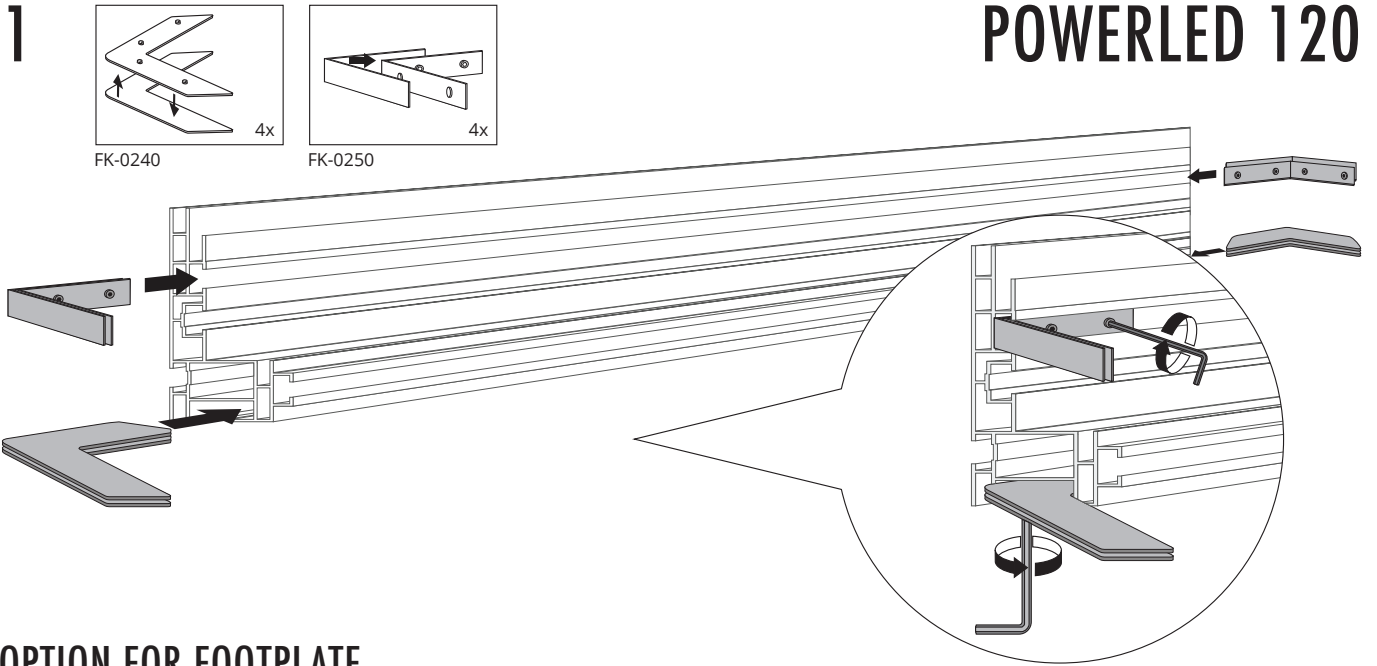

1 POWERLED 120

OPTION FOR FOOTPLATE

3

Option 1

Option 2

Option 3

Option 4

Option 5

OPTION FOR EXTENSION

FK-0500

OPTION FOR FOOTPLATE

FK-0120 / FK-0130

OPTION WALL MOUNT

FK-0400

OPTION CEILING MOUNT

FK-0300